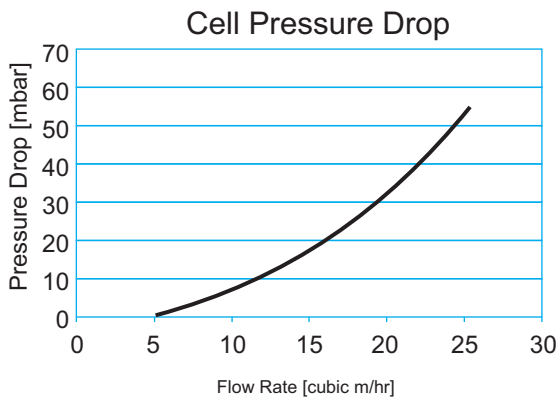

TO WALL FITTING
(Pool Return)

Electrolytic Cell comes with a Flow / Temp Sensor and all the necessary fittings.

Saltron AIG™ RELIANT

SALT CHLORINE GENERATOR

- Maximum pool size in gallons: 25,000
- Chlorine Output gram p/hr (lb/24h): 21.7 (1.15)

Power Pack

Unique Features:

- Comes with everything you need for in ground or above ground pool setup!
- Technologically Advanced switch-mode power supply provides smooth current to the cell.
- Easy Operation-Push button icons with LED indicators.
- 8 levels for chlorine production.
- Operates smoothly at wide salinity ranges of 2000-6000 ppm.
- Super size heat sink allows system to work at full capacity in extreme environmental temperatures.
- Continuous voltage supply to the cell even at lower output settings.
- Equipped with 110v plug for quick and easy installation.