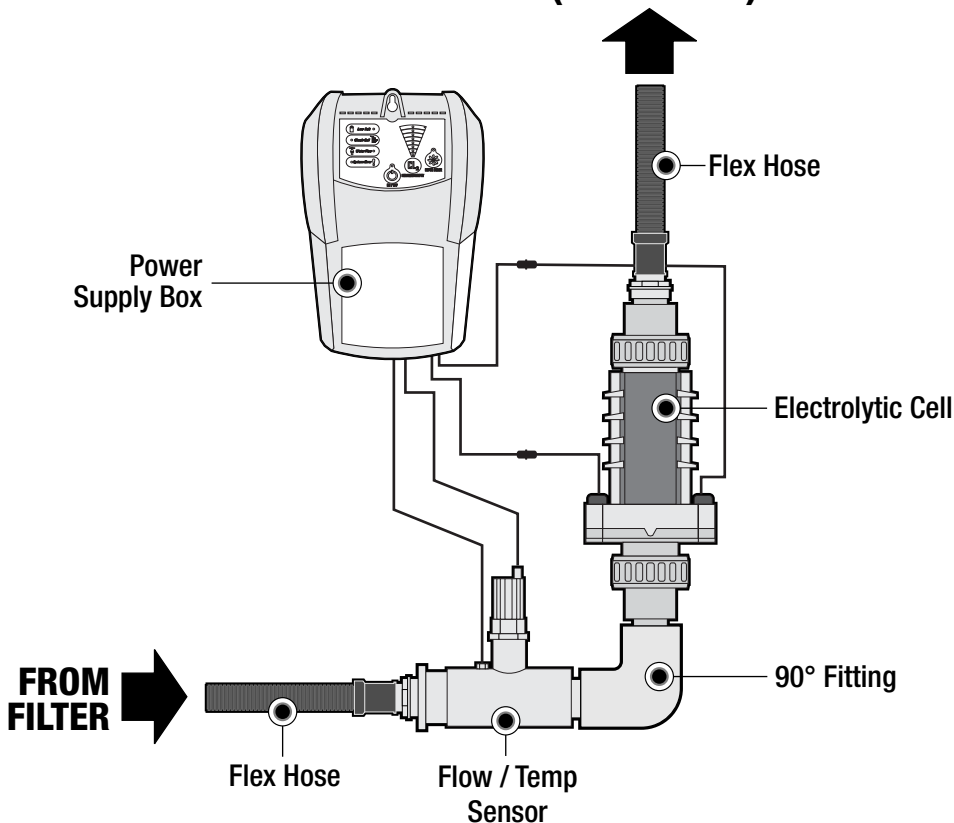

Saltron RELIANT AIG™

SALT CHLORINE GENERATOR

- Safely Sanitizes Your Pool Water Using your Existing Pump and Filter
- LED indicator lights with simple user interface push buttons
- Dependable Digital Technology for Years of Service

TO WALL FITTING
(Pool Return)

Electrolytic Cell comes with a Flow / Temp Sensor and all the necessary fittings.

Saltron AIG™ RELIANT

SALT CHLORINE GENERATOR

- Maximum pool size in gallons: 25,000
- Chlorine Output gram p/hr (lb/24h): 21.7 (1.15)

Power Pack

Unique Features:

- Comes with everything you need for in ground or above ground pool setup!
- Technologically Advanced switch-mode power supply provides smooth current to the cell.
- Easy Operation-Push button icons with LED indicators.
- 8 levels for chlorine production.
- Operates smoothly at wide salinity ranges of 2000-6000 ppm.
- Super size heat sink allows system to work at full capacity in extreme environmental temperatures.
- Continuous voltage supply to the cell even at lower output settings.
- Equipped with 110v plug for quick and easy installation.

Control Panel Display:

- Anti-UV tinted window keeps membrane switch out of sunlight and inclement weather.
- Super Chlor button enables 24 hour operation at full capacity.
- Low salt indicator light tells you when to add salt.
- Flow and Temperature sensor prolongs cell life and secures safe operation.
- LED lights indicate water conditions and system status.